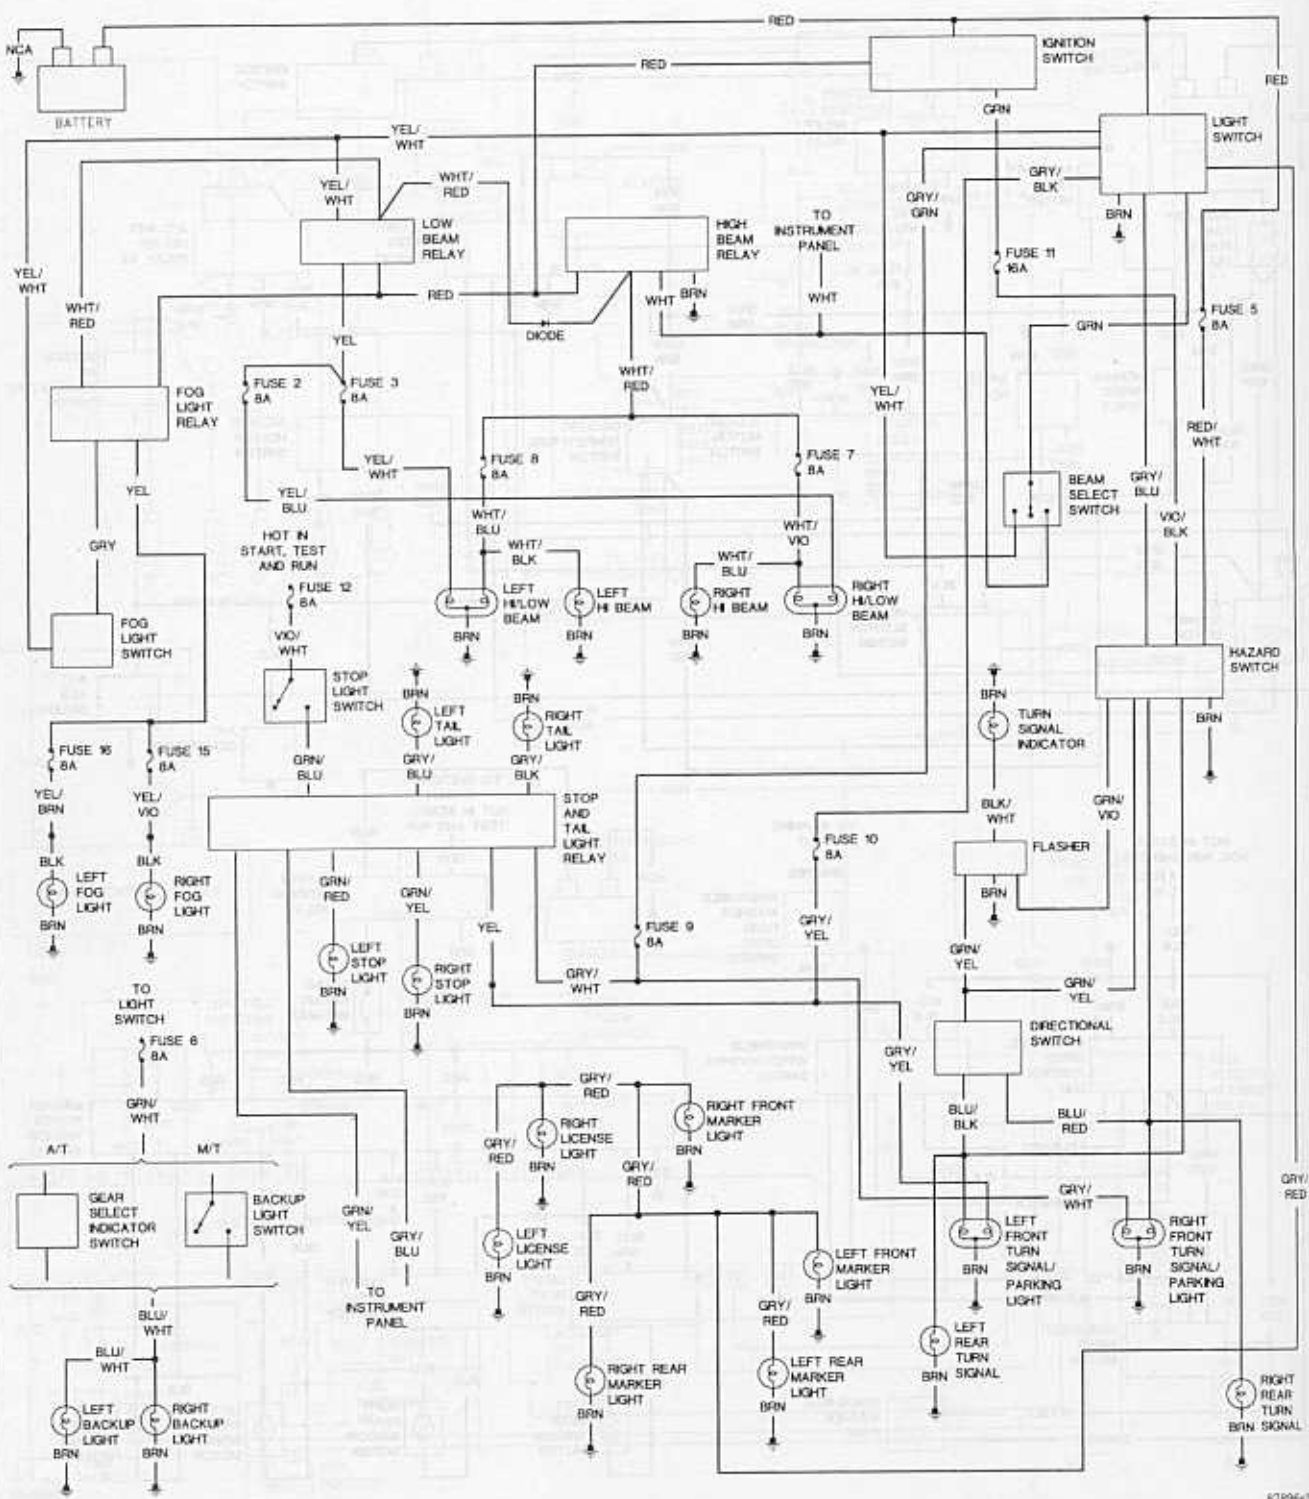

Fig. 110 Engine control schematic — 1980 633CSi

8789607

87896w28

Fig. 111 Chassis electrical schematic — 1980 633CS1

Fig. 112 Chassis electrical schematic (continued) — 1980 633CS1

8706e25

Fig. 112 Chassis electrical schematic (continued) — 1980 633CSI